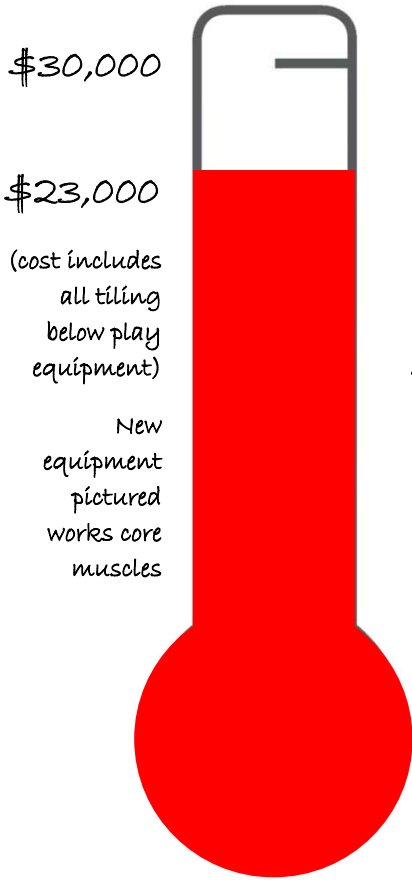

Help Fill Our Tree!

Purchase an art tile and support our ADA compliant playground project.

We're almost there!

TIDAL WAVE

SPIN POD

SPIN-MAX TOWER

Each art tile purchased will be decorated by Erskine students. A donor registry will be featured near the art display.

New playground equipment will remain intact or will be relocated when Erskine is re-built.

YOUR DONATION IS TAX DEDUCTIBLE!

Questions? Please contact us at jjpatterson4@outlook.com or angel.west@limolink.com

YES! I would love to support the playground project at Erskine Elementary!

Please circle donation amount

\$25 \$50 \$75 \$100 other \$ _____

How would you like your name to appear on the donor registry?

Please make my donation anonymous